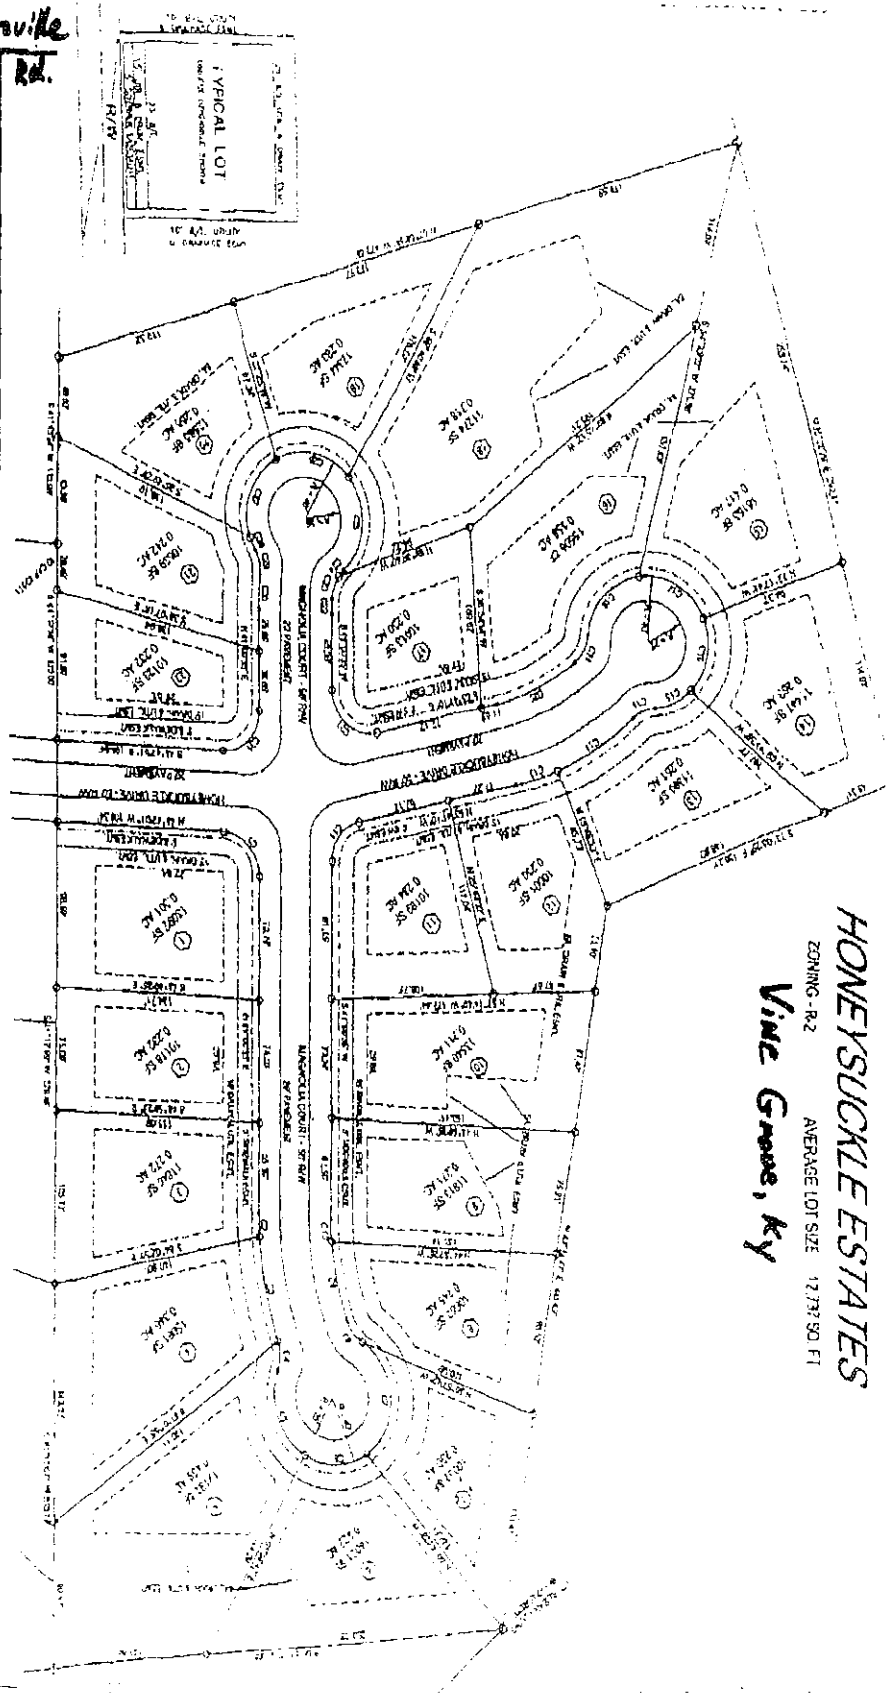

Highway  
Roy. Rd.  
1880

Bon-Tone Ln.

**HONEYSUCKLE ESTATES**  
ZONING - R-2 AVERAGE LOT SIZE 12,737 SQ. FT.  
**Vine Grove, Ky**